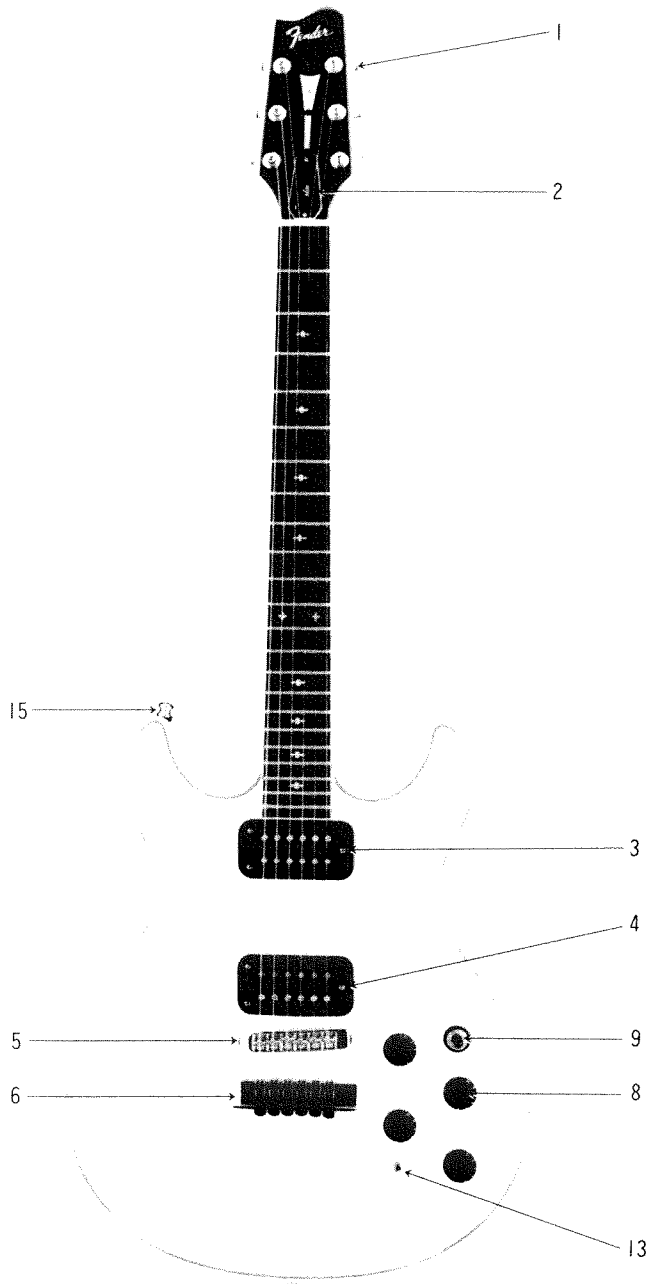

FENDER MASTERSERIES ESPRIT. FLAME ELITE 273020, 274020

PARTS LIST

Ref	Part Number	Description
1	024888	TUNING KEY, CHROME, RIGHT-HAND, LARGE PEARL BUTTON
1	024889	TUNING KEY, CHROME, LEFT-HAND, LARGE PEARL BUTTON
*2	264319	NUT, TRUSS ROD ADJUSTMENT
2	264326	COVER, TRUSS ROD
2	264334	SCREW, TRUSS ROD COVER MOUNTING
3	024902	PICK UP, NECK W/CHROME POLE PIECES
3	024904	PICK UP TRIM RING, NECK
4	024899	PICK UP, BRIDGE W/CHROME POLE PIECES
4	024905	PICK UP TRIM RING, BRIDGE
5	024890	BRIDGE ASSY, MASTER SERIES, ELITE-CHROME
6	024897	TAILPIECE ASSY, ELITE-CHROME W/FINE TUNING
*7	264341	CONTROL, VOLUME 1 MEG A
*7	264342	CONTROL, TONE 1 MEG A/250 KA CONCENTRIC
8	264767	KNOB, VOLUME & TONE, ELITE-BLACK
9	264338	SELECTOR SWITCH, W/NUT & WASHER, DM-60
9	264348	KNOB, SELECTOR SWITCH
9	264349	O-RING, SELECTOR SWITCH MONTING
*10	264771	PANEL JACK, W/NUT & WASHER
*11	264934	CAPACITOR MIR 223
*12	264796	RESISTOR 82K
*12	264799	RESISTOR 4.7M
13	264789	COILTAP SWITCH, MINI HTN02
*14	264345	BACK PLATE, BODY
*14	264350	SCREW, BACK PLATE MOUNTING
15	021453	STRAP BUTTON, ELITE/STD, CHROME
*15	021775	STRAP LOCK, ELITE/STD, CHROME
*16	264662	PIPE WRENCH, TRUSSROD ADJ, 8 ³ / ₁₆

* NOT REFERENCED

Picture shown is Esprit