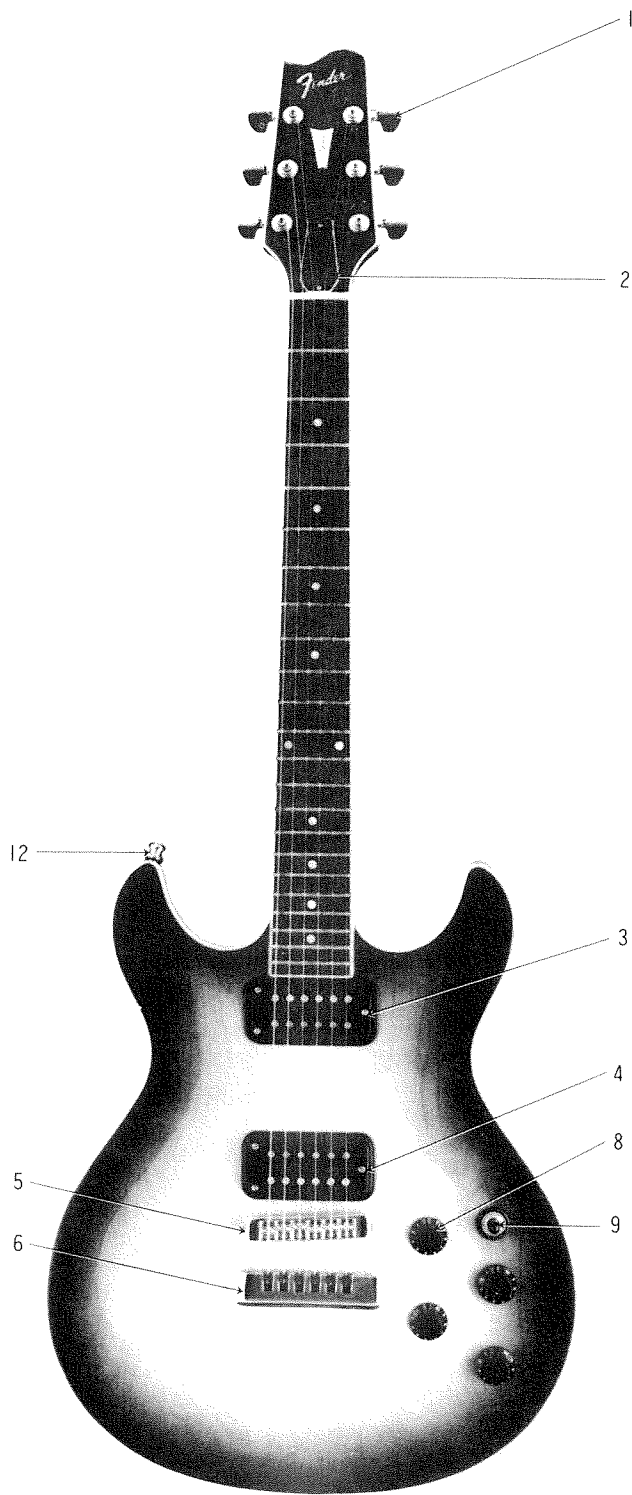

FENDER MASTERSERIES ESPRIT. FLAME STANDARD 273010, 274010

59

PARTS LIST

Ref	Part Number	Description
1	024886	TUNING KEY, CHROME, RIGHT-HAND, LARGE BUTTON
1	024887	TUNING KEY, CHROME, LEFT-HAND, LARGE BUTTON
*2	264319	NUT, TRUSS ROD ADJUSTMENT
2	264333	COVER TRUSS ROD ADJUSTMENT
2	264334	SCREW, TRUSS ROD COVER MOUNTING
3	024902	PICK UP, NECK W/CHROME POLE PIECES
3	024904	PICK UP TRIM RING, NECK
4	024899	PICK UP, BRIDGE W/CHROME POLE PIECES
4	024905	PICK UP TRIM RING, BRIDGE
5	024890	BRIDGE, ASSY, MASTER SERIES, STD, CHROME
6	024896	TAILPIECE ASSY, MASTER SERIES, STD, CHROME
*7	264341	CONTROL, VOLUME 1 MEG A
*7	264342	CONTROL, TONE 1 MEG A
8	264767	KNOB, VOLUME & TONE, ELITE-BLACK
9	264347	SELECTOR SWITCH, W/NUT & WASHER DM-60
9	264348	KNOB, SELECTOR SWITCH
9	264349	O-RING, SELECTOR SWITCH MOUNTING
*10	264771	PANEL JACK, W/NUT & WASHER
*11	264934	CAPACITOR, MIR 223
*12	264345	BACK PLATE, BODY
*12	264350	SCREW, BACK PLATE MOUNTING
12	021453	STRAP BUTTON, ELITE/STD CHROME
*13	264662	PIPE WRENCH, TRUSS ROD ADJ, 8 ⁷ / ₁₆

* NOT REFERENCED

Picture shown is Esprit